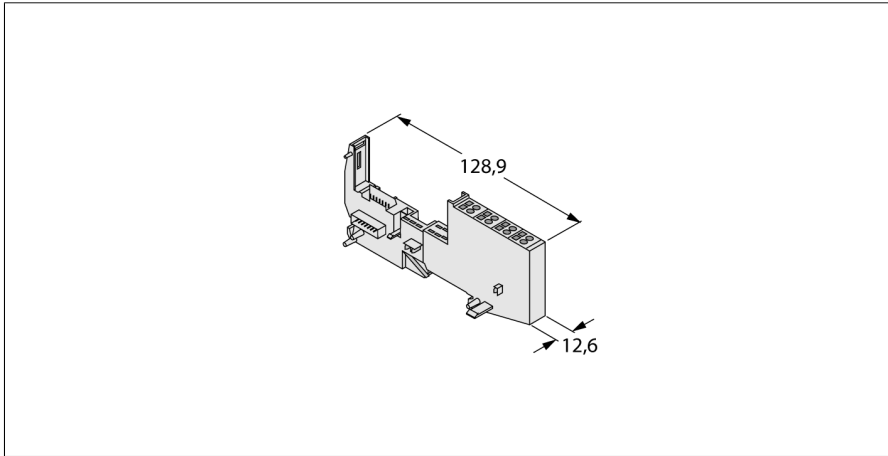

**BL20 base module**  
**Tension spring connection**  
**BL20-S4T-SBCS**

- Passive connection components for sensors and actuators
- Quick replacement of electronics in wired state
- Mechanical coding prevents plugging of wrong electronic module
- Protection class IP20
- Tension spring connection
- Disc design
- Access to C rail

<b>Type designation</b>	BL20-S4T-SBCS
Ident no.	6827063
<b>Protection class</b>	IP20