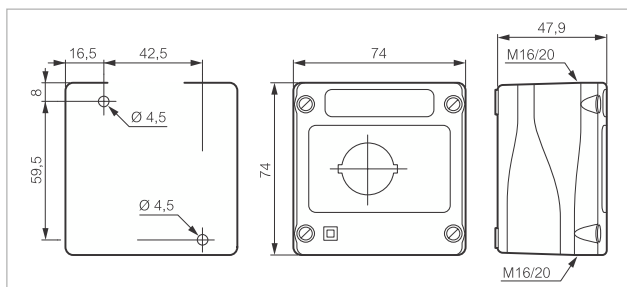

 Characteristics (p. 98)

► ENCLOSURES

1 HOLE

Cat. No.

LBX0100J

Black base

- Grey cover
- Yellow cover
- Black cover
- Red cover
- Yellow cover with symbol IEC 60417 - 5438 / ISO 13850

LBX0100
LBX0100J
 LBX0100N
 LBX0100RN
 LBX130167

2 HOLES

Cat. No.

LBX0200

Black base

- Grey cover
- Yellow cover

LBX0200
LBX0200J

Catalogue No. in bold: normally in stock at distribution outlets

Control stations \varnothing 22