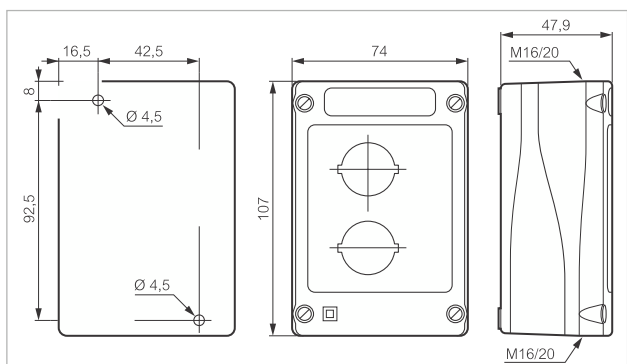

 Characteristics (p. 98)

► ENCLOSURES

1 HOLE

Cat. No.

LBX0100J

Black base

- Grey cover
- Yellow cover
- Black cover
- Red cover
- Yellow cover with symbol IEC 60417 - 5438 / ISO 13850

LBX0100
LBX0100J
 LBX0100N
 LBX0100RN
 LBX130167

2 HOLES

Cat. No.

LBX0200

Black base

- Grey cover
- Yellow cover

LBX0200
LBX0200J

Catalogue No. in bold: normally in stock at distribution outlets

Control stations \varnothing 22