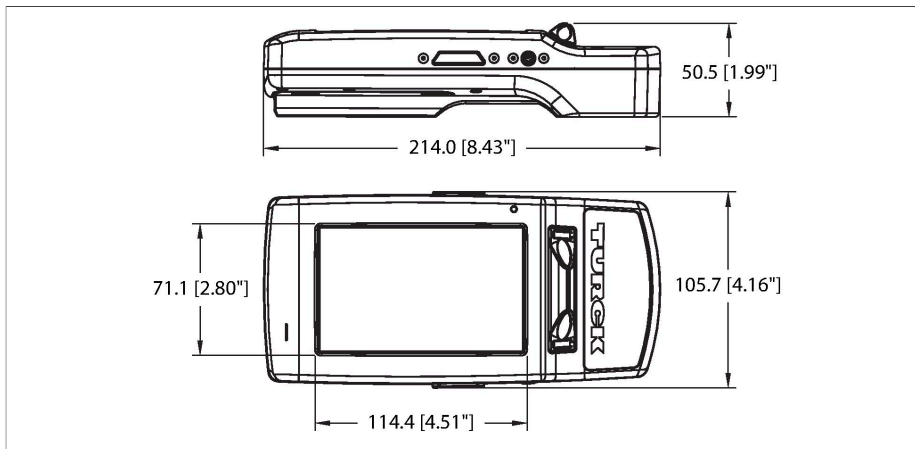

### Technical data

Type	PD67-UNI-EU-RSWBG
Ident. no.	100004323
Operating temperature	-20...+55 °C, During charging max. +45 °C
Storage temperature	-20...+40 °C
Extended storage temperature range	-30...+70 °C (battery removed)
Relative humidity	Non-condensing at 40 °C
<b>Electrical data</b>	
Technology	UHF (860...960 MHz) HF (13.56 MHz)
Region (UHF)	Europe, India, Turkey (865...868 MHz)
Radio communication and protocol standards	ISO 15693 ISO 18000-63
Output power	5...30 dBm, adjustable
Antenna polarization	Simulated circular
Device features	NXP i.MX6 Solo ARM Cortex-A9, 800 MHz
Memory	4 GB Flash ROM; 1 GB DDR RAM
Add-on memory	1x SD card slot
Display	5.5", 800 × 480 Pixels, Touchscreen
Battery capacity	2400 mAh
Communication via	Bluetooth Low Energy V4.0, WLAN 802.11 b/g/n
Included software	Turck RFID software, SDK available as free download
Operating system	Custom Android ROM
Barcode	2D Imager (reads 1D and 2D bar codes)
Docking station connection type	USB 3.1 Type-C
<b>Mechanical data</b>	
Dimensions	214 x 105.7 x 50.5 mm

## Technical data

Weight	650 g
Housing material	Plastic, Polycarbonate/ABS, Black
Protection class	IP67